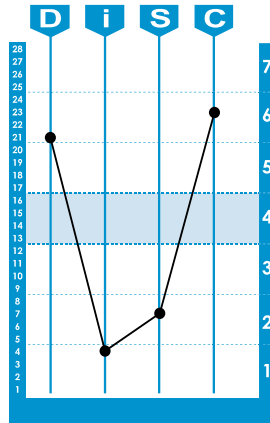

Fax: 952-487-3459

info@zitzlofftrainingresources.com

www.zitzlofftrainingresources.com

Classic Team View

Carol Counselor

Counselor Pattern

Wesley Cref

Creative Pattern