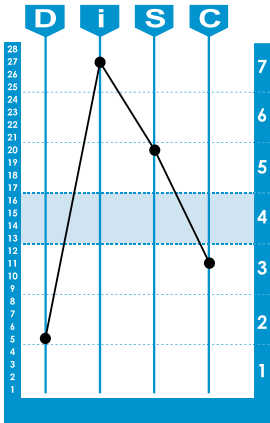

Fax: 952-487-3459

info@zitzlofftrainingresources.com

www.zitzlofftrainingresources.com

Classic Team View

Carol Counselor

Counselor Pattern

Wesley Cref

Creative Pattern