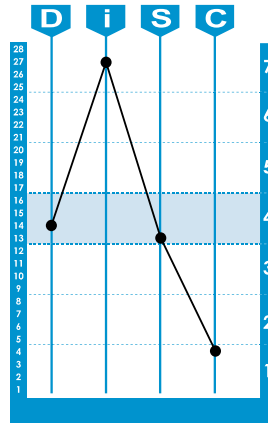

Jill Promoter

Promoter Pattern