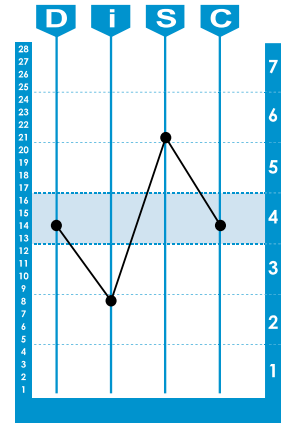

Cliff Specialist

Specialist Pattern